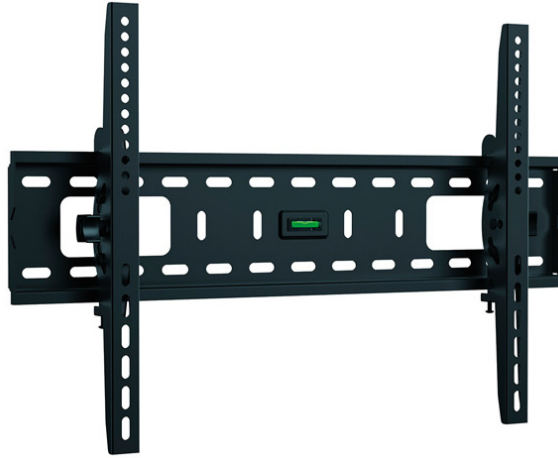

Value

VA179912185

Description

This wall mount allows a very discreet installation of a LCD/Plasma TV, perfect for e.g. a wooden wall.

- Fits for most 94 ~ 177.8 cm LED, 3D LED, LCD TVs
- Weight capacity: up to 75 kg
- Screen Size: 81 cm up to 177.8 cm
- -10°~+10° tilt
- Material: Steel
- Max. VESA 600 x 400 mm
- Support flat panel TVs up to 75kg (165 lbs)

Specification

Manufacturer	VALUE		
Product group	LCD-Monitor arms		
Product type	TV Wall Mount		
Colour	Black		
Load capacity	75 kg		
Fixing	Wall mount		
Adjustments	Mechanical		
Technical particularity	Tilting		
VESA 200 x 200 mm	Yes	VESA 300 x 300 mm	Yes
VESA 400 x 200 mm	Yes	VESA 400 x 300 mm	Yes
VESA 400 x 400 mm	Yes	VESA 600 x 200 mm	Yes
VESA 600 x 400 mm	Yes		